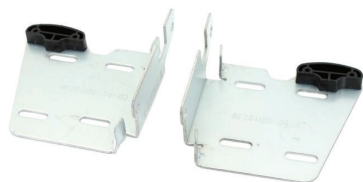

HARDWARE INCLUDED