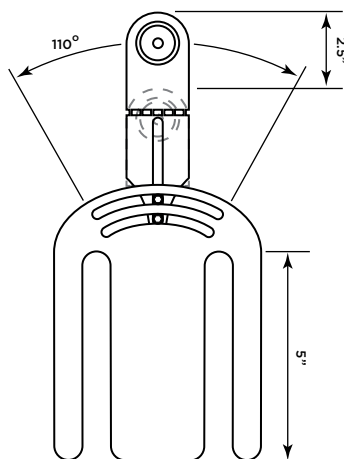

### PRODUCT OVERVIEW

The new bracket allows 110 degrees of swing side to side with a 2 1/2 inches of travel at the head of the bracket. The base can also be adjusted on the spare tire bolts with 5 inches of height adjustment to allow for many different types of configurations for a variety of different wheels. The camera included in the kit allows for a wide diagonal viewing angle of 170 degrees with an IP rating of IP67 for a water resistant solution. The camera is made of a high quality metal housing that compliments the durability of the brackets steel design. Powder coating on the bracket finishes up the design to provide a solid, high quality product.

### BRACKET

- 110 degrees of left to right slide
- 2 1/2 inches of lift at the top of the bracket
- 5 inches of additional lift at the base of the bracket
- Head of bracket is bendable for angle adjustment

### CAMERA

- 170 degree field of diagonal view
- IP67 rating
- High quality metal housing
- 0.6 LUX night vision